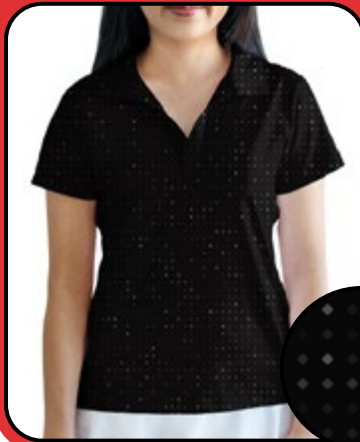

BLACK GLITTER
2197564